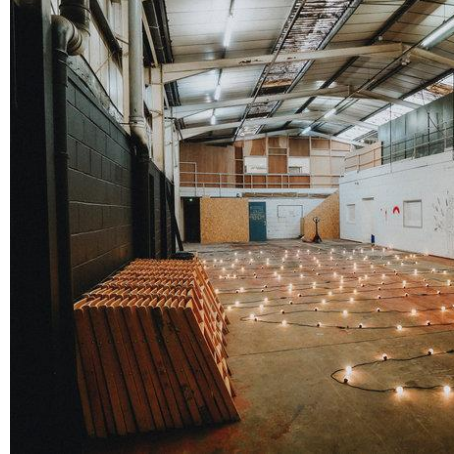

BUSTLER

MARKET

HERE IT IS, THE NEWS YOU'VE ALL BEEN WAITING FOR

OUR NEW HOME

And we are in **LOVE!**

We have been so excited for this move & even more excited to share it all with you.

Our new home is in a former Chocolate Factory & what's even better - it's only 200m away from our old home.

The space is made for Bustler.

It's 3x the size of our current home at **36,000 sq ft**, has **Derby's BIGGEST Beer Garden** seating up to 300 people & space to seat 1,500 of you inside. (when restrictions allow)

You will find an **arcade area**, **karaoke booth**, **porta-loo photo booth**, **boozy milkshake bar** & the usual Bustler delights.

It's MEGA!

We're open for Click & Collect in the Beer Garden from 1st
March.