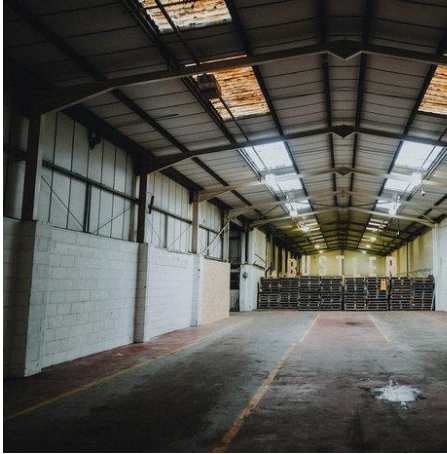

BUSTLER

MARKET

HERE IT IS, THE NEWS YOU'VE ALL BEEN WAITING FOR

OUR NEW HOME

And we are in **LOVE!**

We have been so excited for this move & even more excited to share it all with you.

Our new home is in a former Chocolate Factory & what's even better - it's only 200m away from our old home.

The space is made for Bustler.

It's 3x the size of our current home at **36,000 sq ft**, has **Derby's BIGGEST Beer Garden** seating up to 300 people & space to seat 1,500 of you inside. (when restrictions allow)

You will find an **arcade area**, **karaoke booth**, **porta-loo photo booth**, **boozy milkshake bar** & the usual Bustler delights.

It's MEGA!

We're open for Click & Collect in the Beer Garden from 1st
March.