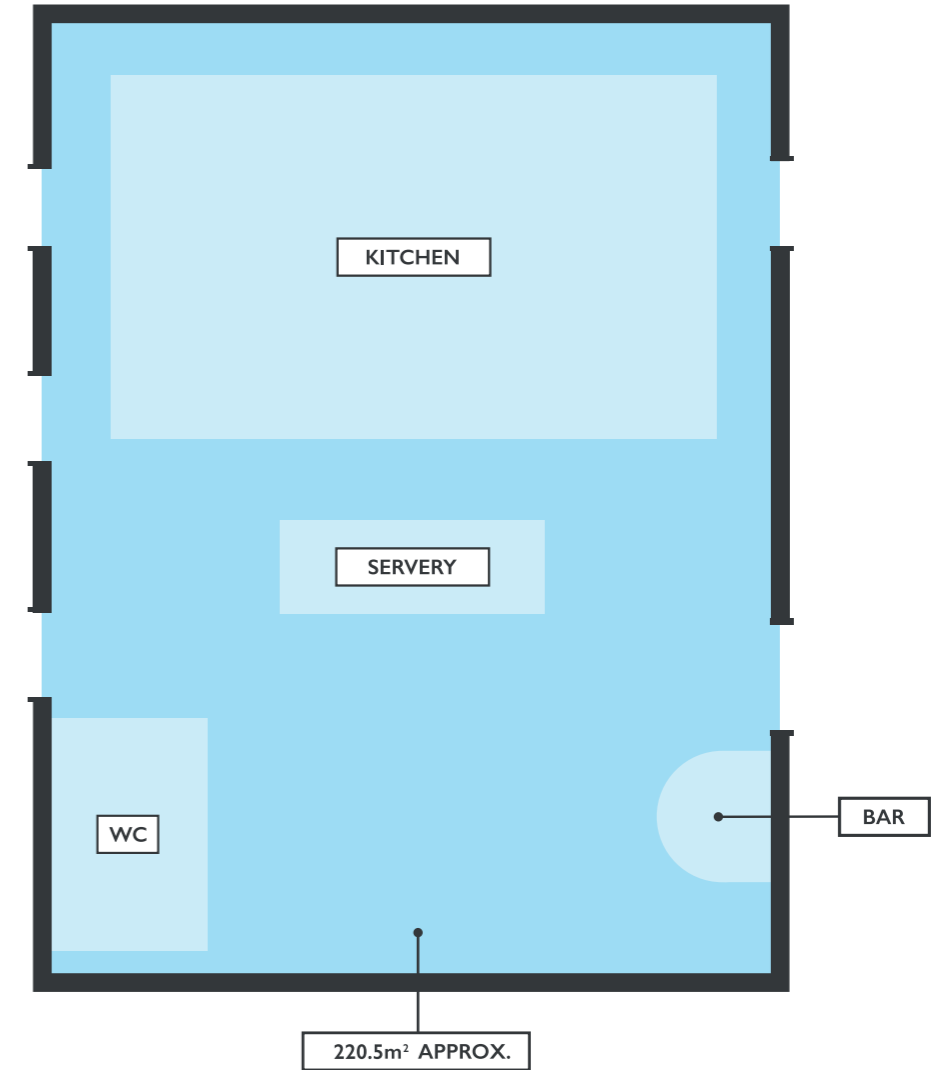

THE ROUNDHOUSE

ROOM LAYOUTS / CAPACITIES

- AWARDS 450 GUESTS
- BUFFET RECEPTION 2000 GUESTS
- CABARET 400 - 544 GUESTS
- DINNER / DANCE 500 - 680 GUESTS
- EXHIBITION 100 STANDS
- THEATRE 1000 GUESTS

CARRIAGE LIBRARY

ROOM LAYOUTS / CAPACITIES

- BUFFET RECEPTION 400 GUESTS
- EXHIBITION 40 STANDS

CARRIAGE THEATRE

ROOM LAYOUTS / CAPACITIES

-  BUFFET RECEPTION 250 GUESTS
-  CABARET 120 GUESTS
-  DINNER 100 GUESTS
-  DINNER DANCE 80 GUESTS
-  THEATRE 224 GUESTS

ENGINE SHED

ROOM LAYOUTS / CAPACITIES

-  BUFFET RECEPTION 100 GUESTS
-  DINNER 80 GUESTS
-  DINNER DANCE 50 GUESTS