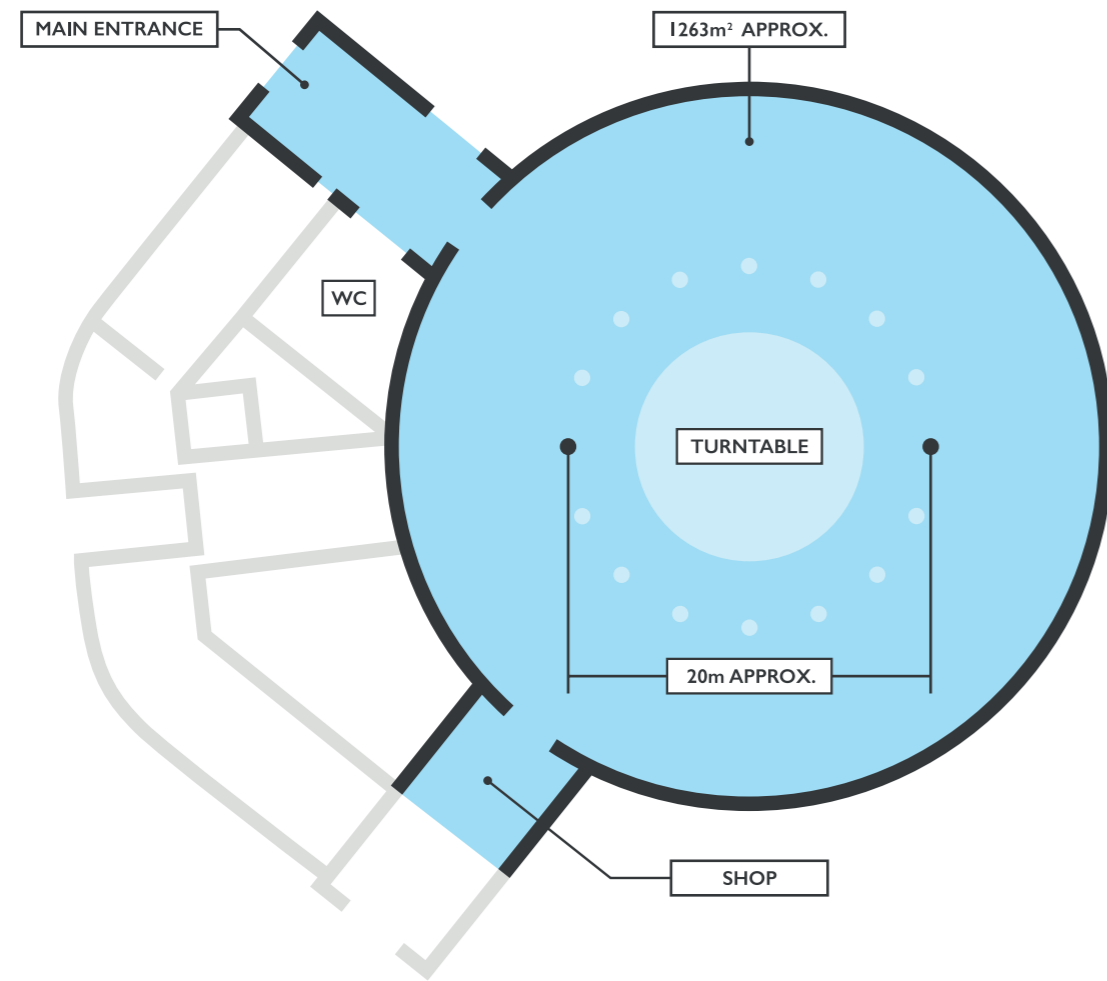

THE ROUNDHOUSE

ROOM LAYOUTS / CAPACITIES

- AWARDS 450 GUESTS
- BUFFET RECEPTION 2000 GUESTS
- CABARET 400 - 544 GUESTS
- DINNER / DANCE 500 - 680 GUESTS
- EXHIBITION 100 STANDS
- THEATRE 1000 GUESTS

CARRIAGE LIBRARY

ROOM LAYOUTS / CAPACITIES

- BUFFET RECEPTION 400 GUESTS
- EXHIBITION 40 STANDS

CARRIAGE THEATRE

ROOM LAYOUTS / CAPACITIES

-  BUFFET RECEPTION 250 GUESTS
-  CABARET 120 GUESTS
-  DINNER 100 GUESTS
-  DINNER DANCE 80 GUESTS
-  THEATRE 224 GUESTS

ENGINE SHED

ROOM LAYOUTS / CAPACITIES

-  BUFFET RECEPTION 100 GUESTS
-  DINNER 80 GUESTS
-  DINNER DANCE 50 GUESTS