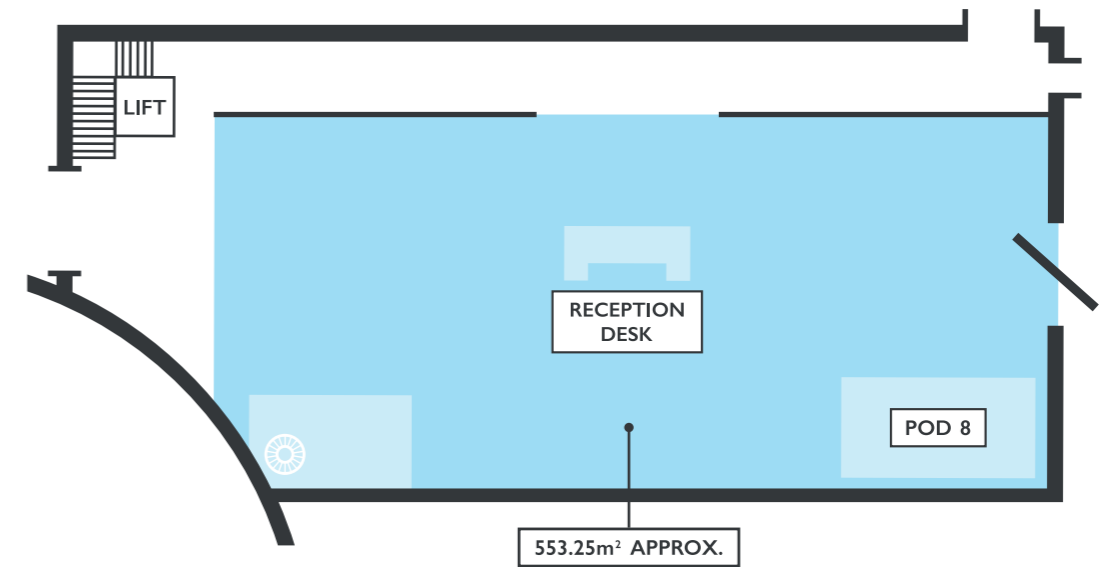

THE ROUNDHOUSE

ROOM LAYOUTS / CAPACITIES

- AWARDS 450 GUESTS
- BUFFET RECEPTION 2000 GUESTS
- CABARET 400 - 544 GUESTS
- DINNER / DANCE 500 - 680 GUESTS
- EXHIBITION 100 STANDS
- THEATRE 1000 GUESTS

CARRIAGE LIBRARY

ROOM LAYOUTS / CAPACITIES

- BUFFET RECEPTION 400 GUESTS
- EXHIBITION 40 STANDS

CARRIAGE THEATRE

ROOM LAYOUTS / CAPACITIES

-  BUFFET RECEPTION 250 GUESTS
-  CABARET 120 GUESTS
-  DINNER 100 GUESTS
-  DINNER DANCE 80 GUESTS
-  THEATRE 224 GUESTS

ENGINE SHED

ROOM LAYOUTS / CAPACITIES

-  BUFFET RECEPTION 100 GUESTS
-  DINNER 80 GUESTS
-  DINNER DANCE 50 GUESTS