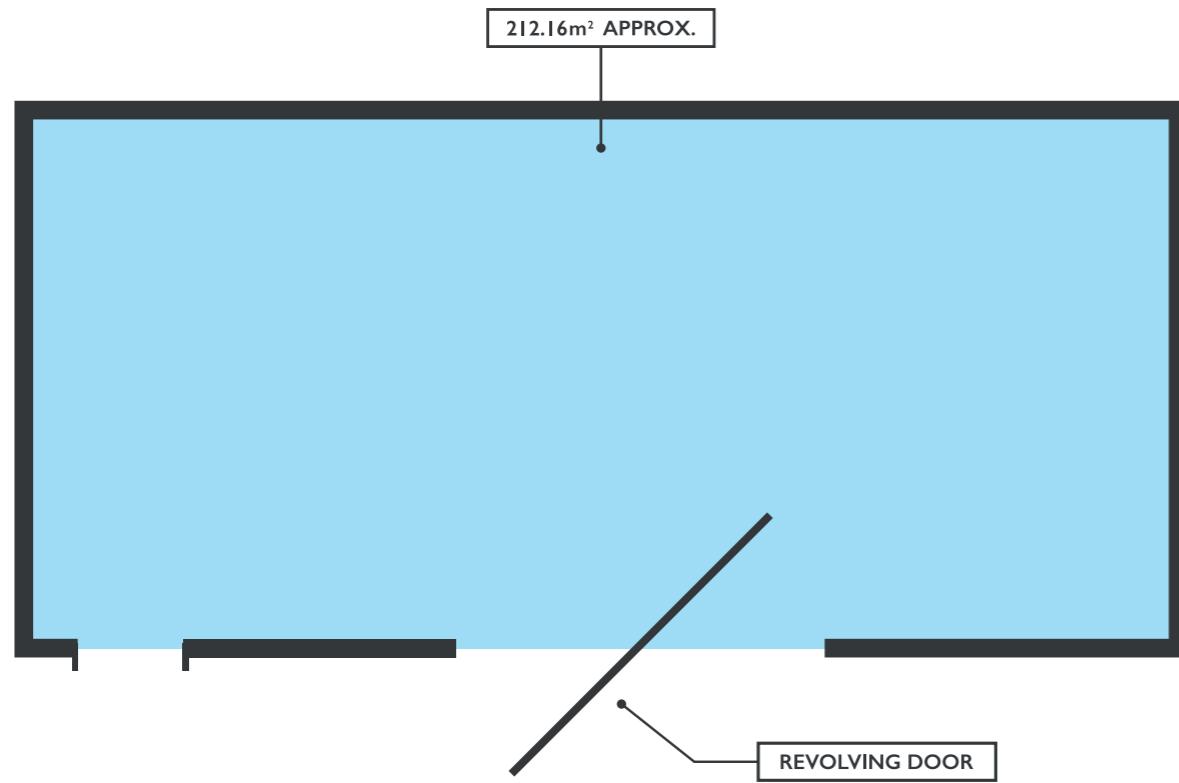

THE ROUNDHOUSE

ROOM LAYOUTS / CAPACITIES

- AWARDS 450 GUESTS
- BUFFET RECEPTION 2000 GUESTS
- CABARET 400 - 544 GUESTS
- DINNER / DANCE 500 - 680 GUESTS
- EXHIBITION 100 STANDS
- THEATRE 1000 GUESTS

CARRIAGE LIBRARY

ROOM LAYOUTS / CAPACITIES

- BUFFET RECEPTION 400 GUESTS
- EXHIBITION 40 STANDS

CARRIAGE THEATRE

ROOM LAYOUTS / CAPACITIES

-  BUFFET RECEPTION 250 GUESTS
-  CABARET 120 GUESTS
-  DINNER 100 GUESTS
-  DINNER DANCE 80 GUESTS
-  THEATRE 224 GUESTS

ENGINE SHED

ROOM LAYOUTS / CAPACITIES

-  BUFFET RECEPTION 100 GUESTS
-  DINNER 80 GUESTS
-  DINNER DANCE 50 GUESTS