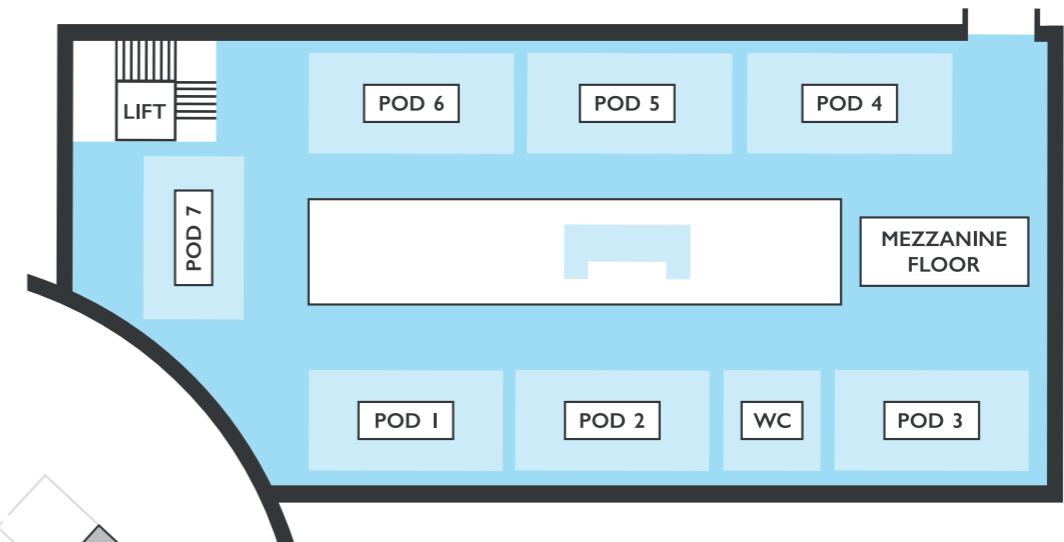

THE ROUNDHOUSE

ROOM LAYOUTS / CAPACITIES

- AWARDS 450 GUESTS
- BUFFET RECEPTION 2000 GUESTS
- CABARET 400 - 544 GUESTS
- DINNER / DANCE 500 - 680 GUESTS
- EXHIBITION 100 STANDS
- THEATRE 1000 GUESTS

CARRIAGE LIBRARY

ROOM LAYOUTS / CAPACITIES

- BUFFET RECEPTION 400 GUESTS
- EXHIBITION 40 STANDS

CARRIAGE THEATRE

ROOM LAYOUTS / CAPACITIES

-  BUFFET RECEPTION 250 GUESTS
-  CABARET 120 GUESTS
-  DINNER 100 GUESTS
-  DINNER DANCE 80 GUESTS
-  THEATRE 224 GUESTS

ENGINE SHED

ROOM LAYOUTS / CAPACITIES

-  BUFFET RECEPTION 100 GUESTS
-  DINNER 80 GUESTS
-  DINNER DANCE 50 GUESTS