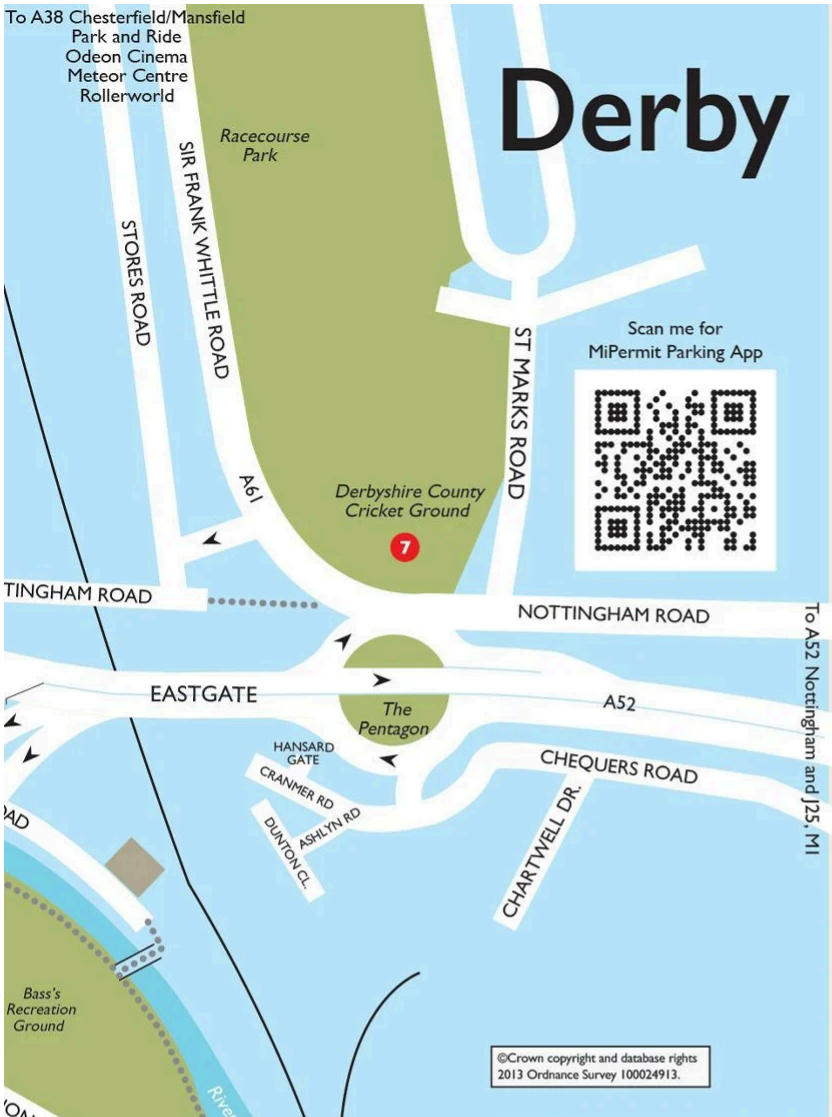

1. 1 BBC Radio Derby
   - 2 Council House
   - 3 Bonnie Prince Charlie Statue
   - 4 'Made in Derby' Walk of Fame (Albion Street, Exchange Street, Market Place and Iron Gate)
   - 5 Artcore Gallery
   - 6 Bus Station (Coach bookings please call 01332 711554)
   - 7 Derbyshire County Cricket Ground
   - 8 Derby Cathedral
   - 9 Vaillant Live
   - 10 Dubrek Studios
   - 11 Derby Gaol
   - 12 Derby Museum & Art Gallery
   - 13 Derby Theatre
   - 14 The Hairy Dog
   - 15 Guildhall Theatre (currently closed)
   - 16 Joseph Wright Centre (Derby College)
   - 17 Great Northern Classics
   - 18 Derby Market Hall
   - 19 Pickford's House Museum
   - 20 The Venue
   - 21 QUAD
   - 22 The Flowerpot
   - 23 Railway Station
   - 24 Museum of Making
   - 25 Pride Park Stadium
   - 26 Derby Arena (Velodrome)
   - 27 Derby Uncovered Heritage Centre
   - 28 Derby Riverboat
   - 29 Electric Daisy
   - EV Charging
   - Coach Parking
   - Car Park / Parking
   - Designated Disabled Parking (No. of spaces)
   - Derby Sales & Information Centre (Chapel Street Arts Centre)
   - Toilets
   - Footpath
   - One Way Streets
   - Restricted Vehicle Access
   - Pedestrianised Streets
   - Cul de sac
   - Library
   - Place of Worship
   - Derbion (shopping centre)
2. Cathedral Quarter
3. St Peters Quarter