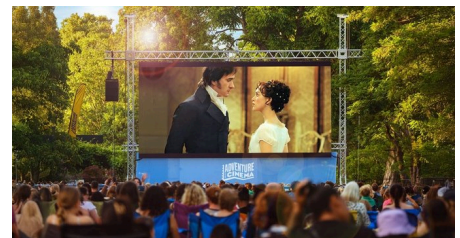

Pride & Prejudice (U) at Calke Abbey

31 Jul 2026

📍 Calke Abbey, Ticknall, Derbyshire D...

Open-air Pride & Prejudice screening at Calke Abbey with live music beforehand - romance, wit, drama under the stars.